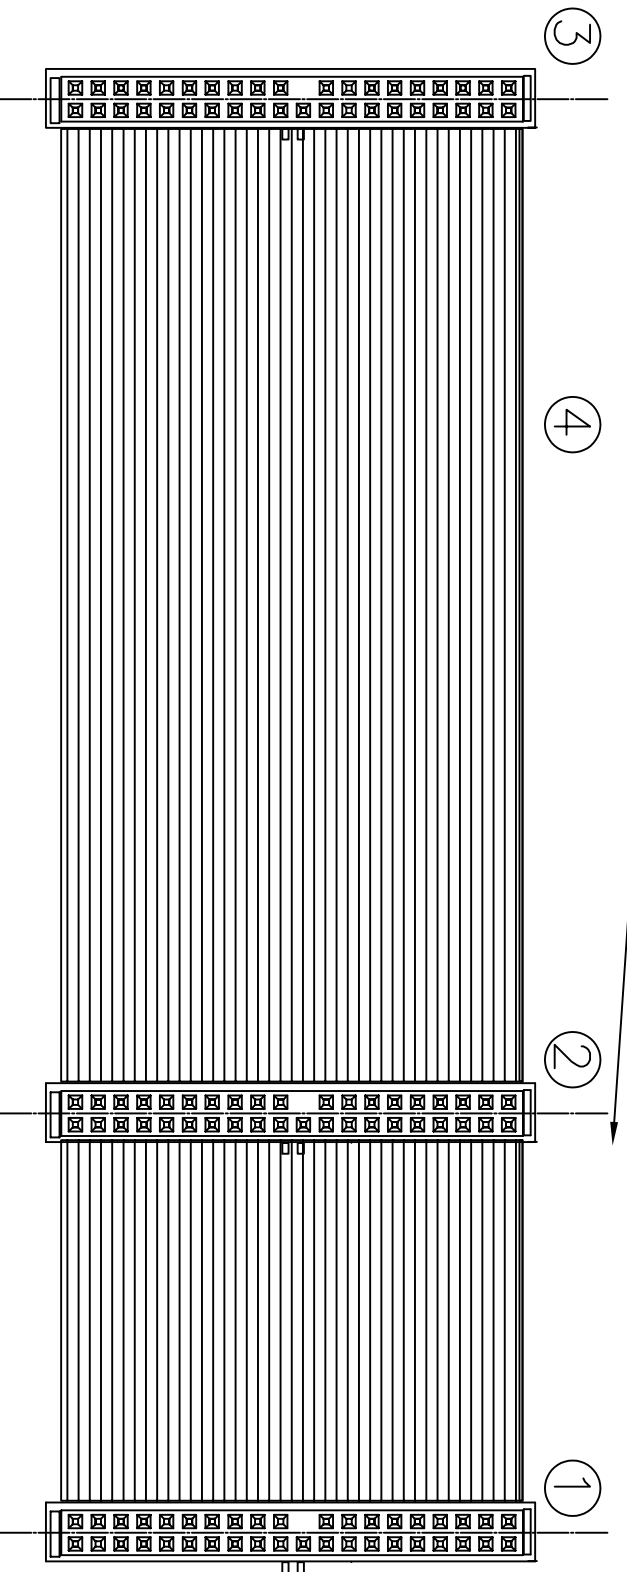

PIN#1 RED MARKED

4	WIRE: FLAT CABLE TPO 80P UL20848	1
3	IDC40 SOCKET WITH CENTER POLARIZATION BLUE (SYSTEM)	1
2	IDC40 SOCKET WITH CENTER POLARIZATION GRAY (SLAVE)	1
1	IDC40 SOCKET WITH CENTER POLARIZATION BLACK(MASTER)	1
No.:	DESCRIPTION	Q'ty

A	ATA-100-070	ULTRA DMA 100	FLAT CABLE IDC40 SOCKET*3 SYSTEM,SLAVE,MASTER 700M	02/16/00	APPROVED	SIZE	REV.	PRODUCT NO.
REV.			DESCRIPTION	DATE		A4	A	ATA-100-070
								ATA-100-070

UNLESS OTHERWISE SPECIFIED TOLERANCE  
 ANG. F0.5  
 0. F0.3  
 .00 F0.2

SCALE: 1:1 UNIT: mm

DRAWN MICHAEL 02/16/00

CHECKED

**DUN CHENG TECH. CORP.**  
 TEL:886-2-26739970 FAX:886-2-26739980

DRAWN NAME: ATA-100-070

FILE NAME: ATA-100-070