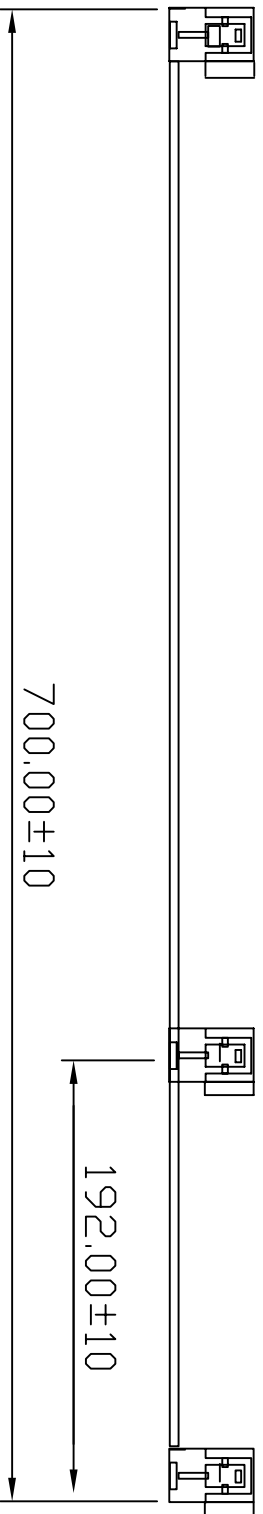

PIN#1 RED MARKED

4	WIRE: FLAT CABLE TPO 80P UL20848	1
3	IDC40 SOCKET WITH CENTER POLARIZATION BLUE (SYSTEM)	1
2	IDC40 SOCKET WITH CENTER POLARIZATION GRAY (SLAVE)	1
1	IDC40 SOCKET WITH CENTER POLARIZATION BLACK(MASTER)	1
No.:	DESCRIPTION	Q'ty

A	ATA-100-070	ULTRA DMA 100	FLAT CABLE IDC40 SOCKET*3 SYSTEM,SLAVE,MASTER 700M	02/16/00	APPROVED	SIZE	REV.	PRODUCT NO.
REV.			DESCRIPTION	DATE		A4	A	ATA-100-070
								ATA-100-070

UNLESS OTHERWISE SPECIFIED TOLERANCE  
 ANG. F0.5  
 0. F0.3  
 .00 F0.2

SCALE: 1:1 UNIT: mm

DRAWN MICHAEL 02/16/00

CHECKED

**DUN CHENG TECH. CORP.**  
 TEL:886-2-26739970 FAX:886-2-26739980

DRAWN NAME: ATA-100-070

FILE NAME: ATA-100-070