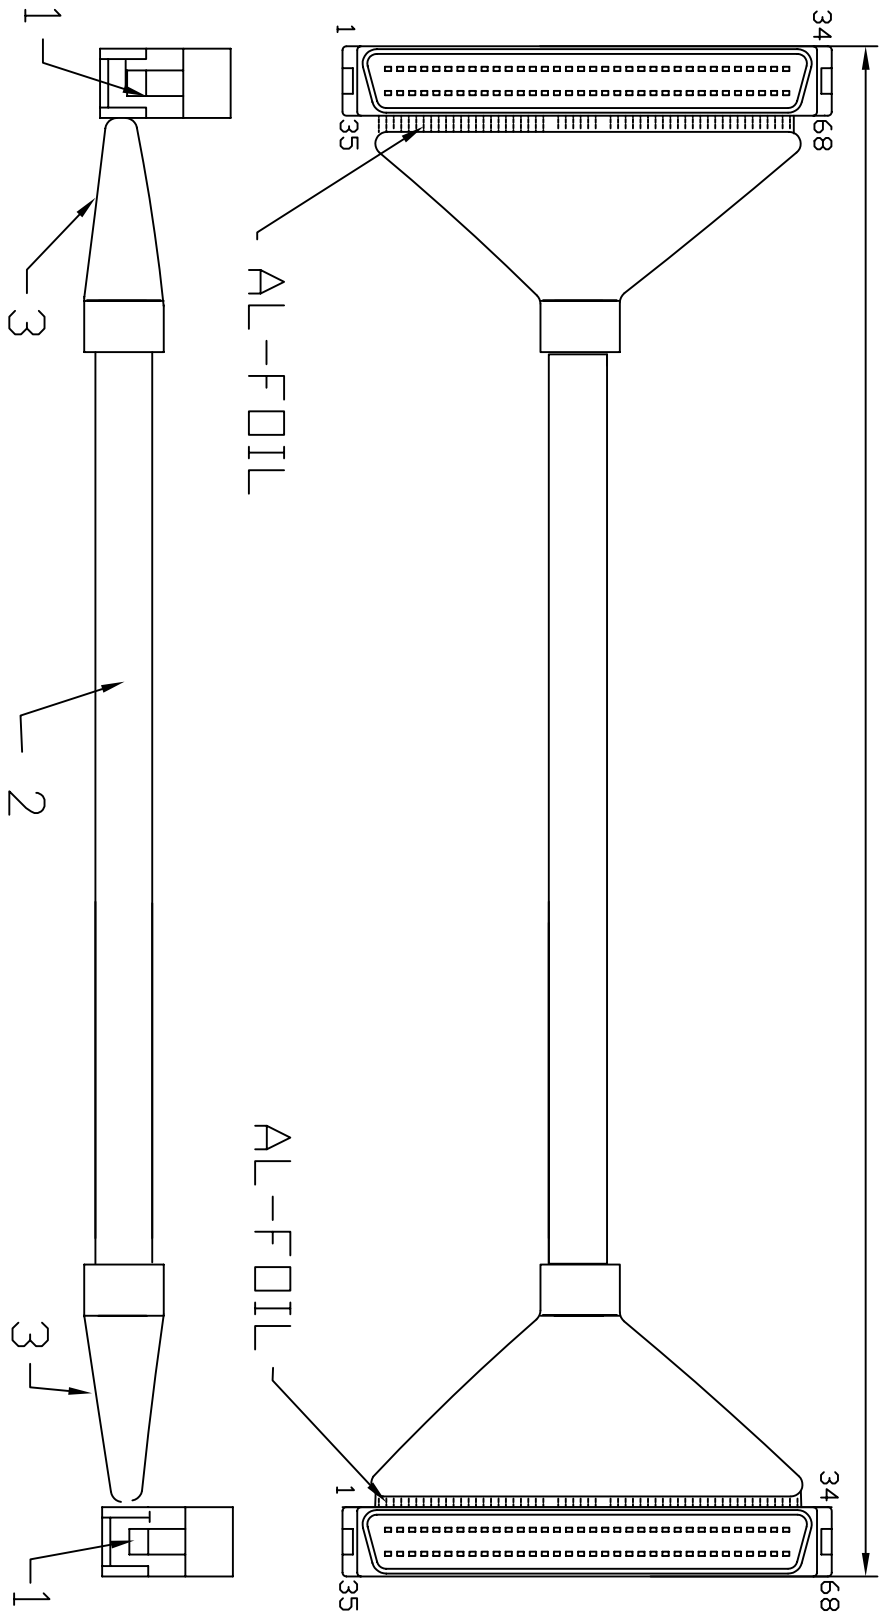

830±10

3	PVC BLACK COVER+AL-FOIL	2
2	WIRE:UL20276 34P*28AWG+ AL+D+B JACKET COLOR:BLACK OD:9.5mm	1
1	MD68M	2
No:	DESCRIPTION	Q'ty

REV.	DESCRIPTION	DATE	APPROVED	CHECKED	SCALE:	UNIT:	FILE NAME:
A		08/05/04			1:1	MM	P68G01-080-2PM-R-BK

UNLESS OTHERWISE
SPECIFIED TOLERANCE
ANG: 0°
DIM: ±0.5
HOLE: ±0.3
SCALE: 1:1
UNIT: MM

DUN CHENG TECH. CORP.
TEL:886-2-26739970 FAX:886-2-26739980
DRAWN NAME: P68G01-080-2PM-R-BK